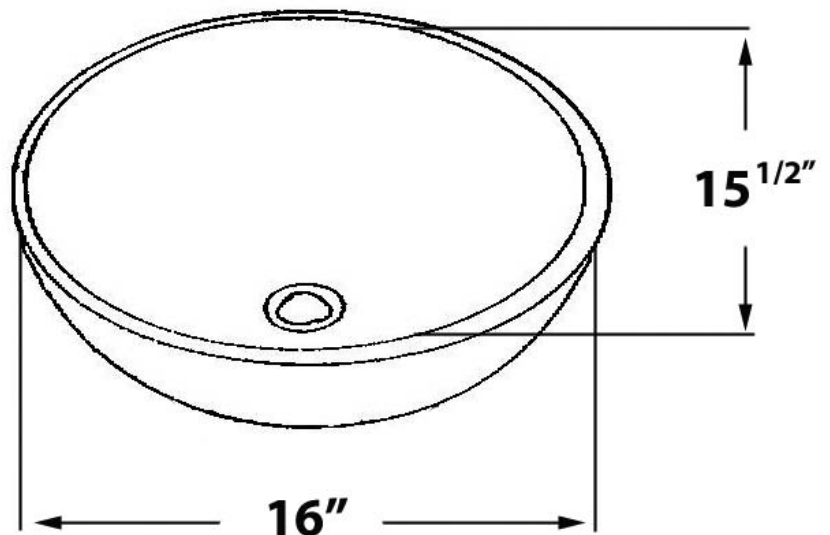

## Vessel Sink

W: 16"

D: 16"

### Interior Dimensions:

Basin Interior: 15 1/2" diameter

Basin Depth: 6"

## Vessel is 6" Deep

Dimensions of fixture are nominal and may vary within the range of tolerances established by ANSI Standard A112.19.2. Dimensions and specifications subject to change without notice.